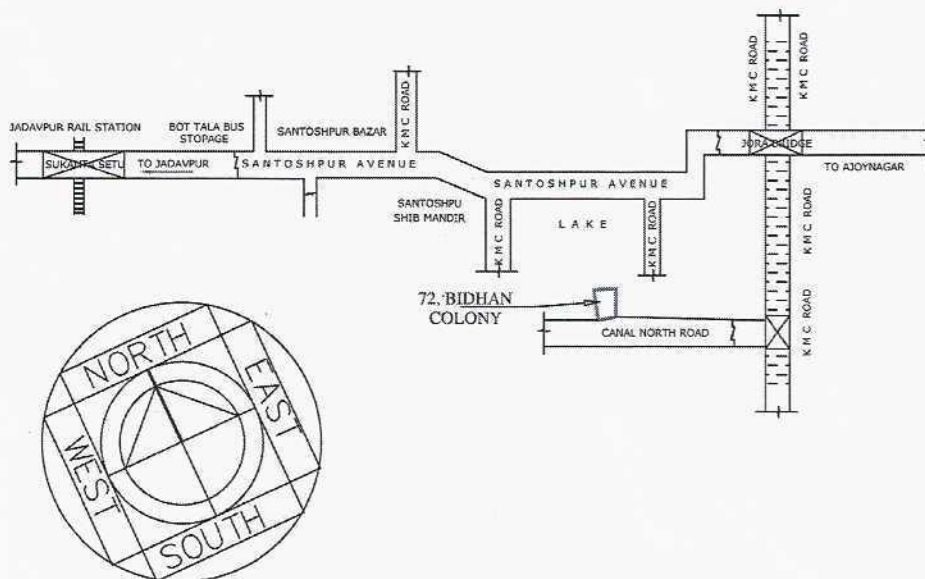

SITUATED AT PREMISES NO. 72 BIDHAN COLONY KOLKATA- 700075

WARD NO.- 103 , BOROUGH - XI, MOUZA - RAJAPUR, P.S.- SURVEY PARK IS SHOWN BELOW :

LOCATION PLAN
SCALE - 1:4000

LATITUDE : 22°29'18"N

LONGITUDE : 88°22'53"E